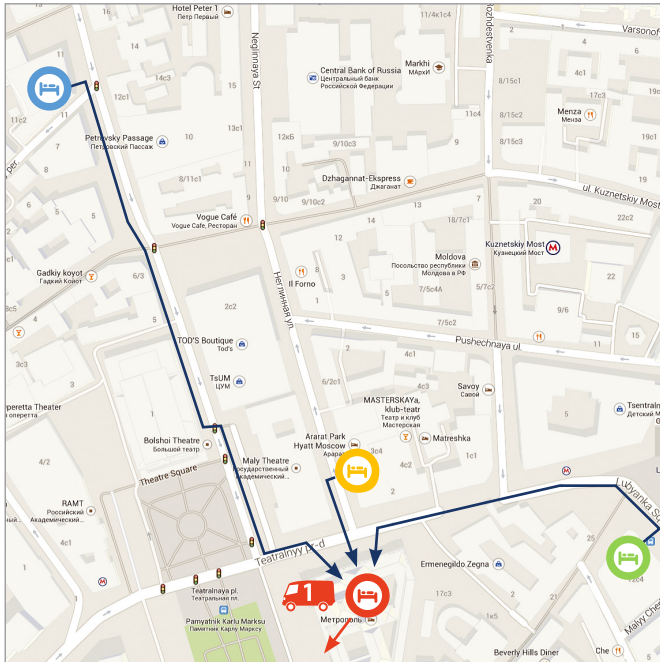

Congress Shuttle Hub 1

Metropol Hotel
2 Teatralny passage

Opening Ceremony – Sunday, June 15 (State Kremlin Palace)

The venue is within walking distance from hotels Metropol, Nikol'skaya, Marriott Royal Aurora and Ararat Park Hyatt

*Shuttle bus service from Crocus Expo IEC to Opening Ceremony: Available from 16:30 to 17:30 every 15 min (departure from the **Aquarium Hotel**)

Russian Night – Tuesday, June 17 (Gorky Park-Muzeon)

Shuttle bus service from HUB 1 to Russian Night: Available from 18:30 to 20:00 every 30 min

Shuttle bus service from Russian Night to HUB 1: Available from 20:00 to 23:00 every 30 min

*Shuttle bus service from Crocus Expo IEC to Russian Night: Available from 17:30 to 18:00 (departure from the **Aquarium Hotel**)

HUB1 (Metropol Hotel)

Hotel Marriott Royal Aurora

Hotel Ararat Park Hyatt

Hotel Nikol'skaya

Direction

Direction to Opening Ceremony (walking distance)

HOTEL METROPOL - CROCUS EXPO					
14.06.2014	15.06.2014	16.06.2014	17.06.2014	18.06.2014	19.06.2014
8:00	8:00	7:30	7:00	7:00	7:00
9:00	9:00	7:45	7:15	7:15	7:15
10:00	10:00	7:50	7:20	7:20	7:20
11:00	11:00	7:55	7:25	7:25	7:25
12:00	12:00	8:00	7:30	7:30	7:30
13:00	13:00	8:05	7:35	7:35	7:35
14:00	14:00	8:10	7:40	7:40	7:40
15:00	15:00	8:15	7:45	7:45	7:45
16:00	16:00	8:30	8:00	8:00	8:00
17:00		9:00	8:30	8:30	8:30
18:00		9:30	9:00	9:00	9:00
19:00		10:00	9:30	9:30	9:30
		10:30	10:00	10:00	10:00
		11:00	10:30	10:30	10:30
		11:30	11:00	11:00	11:00
		12:00	11:30	11:30	11:30
		12:30	12:00	12:00	12:00
		13:00	12:30	12:30	12:30
		13:30	13:00	13:00	13:00
		14:00	13:30	13:30	13:30
		14:30	14:00	14:00	14:00
		15:00	14:30	14:30	14:30
		15:30	15:00	15:00	15:00
		16:00	15:30	15:30	15:30
		16:30	16:00	16:00	16:00
			16:30	16:30	16:30