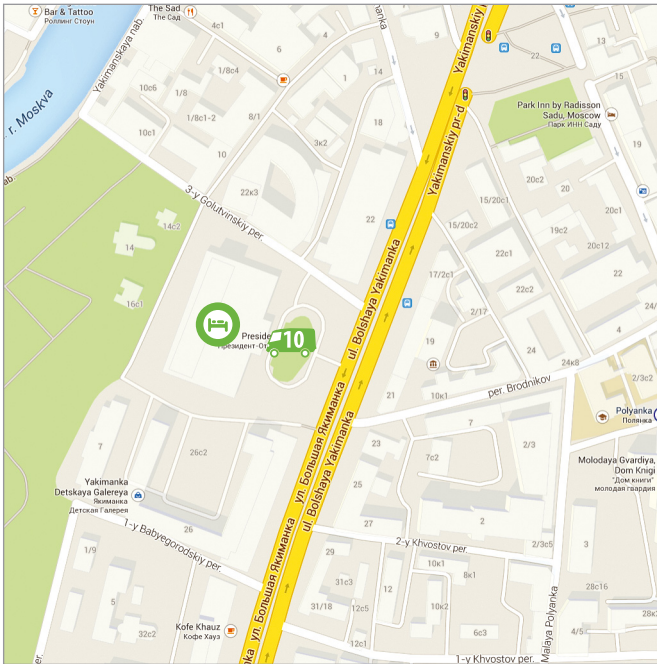

Congress Shuttle Hub 10

President Hotel

Bolshaya Yakimanka Str. 24

Opening Ceremony – Sunday, June 15 (State Kremlin Palace)

Shuttle bus service from HUB 10 to Opening Ceremony:
Available from 16:30 to 17:30 every 15 min

Shuttle bus service from Opening Ceremony to HUB 10:
Available from 20:30 to 22:00 every 15 min

*Shuttle bus service from Crocus Expo IEC to Opening Ceremony: Available from 16:30 to 17:30 every 15 min (departure from the **Aquarium Hotel**)

Russian Night – Tuesday, June 17 (Gorky Park-Muzeon)

The venue is within walking distance from the President Hotel

*Shuttle bus service from Crocus Expo IEC to Russian Night: Available from 17:30 to 18:00 (departure from the **Aquarium Hotel**)