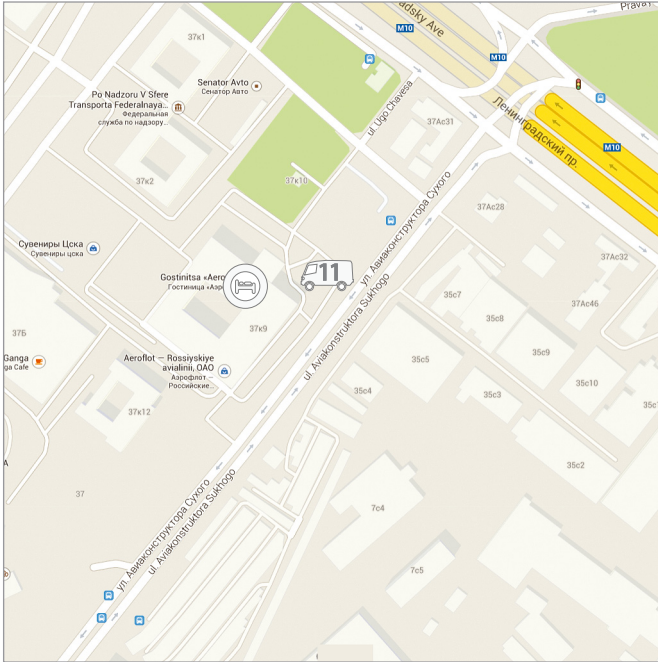

Congress Shuttle Hub 11

Aerostar Hotel
Leningradsky Prospekt 37, bld. 9

Opening Ceremony – Sunday, June 15 (State Kremlin Palace)

Shuttle bus service from HUB 11 to Opening Ceremony:
Available from 16:30 to 17:30 every 15 min

Shuttle bus service from Opening Ceremony to HUB 11:
Available from 20:30 to 22:00 every 15 min

*Shuttle bus service from Crocus Expo IEC to Opening Ceremony: Available from 16:30 to 17:30 every 15 min (departure from the **Aquarium Hotel**)

Russian Night – Tuesday, June 17 (Gorky Park-Muzeon)

Shuttle bus service from HUB 11 to Russian Night:
Available from 18:30 to 20:00 every 30 min

Shuttle bus service from Russian Night to HUB 11:
Available from 20:00 to 23:00 every 30 min