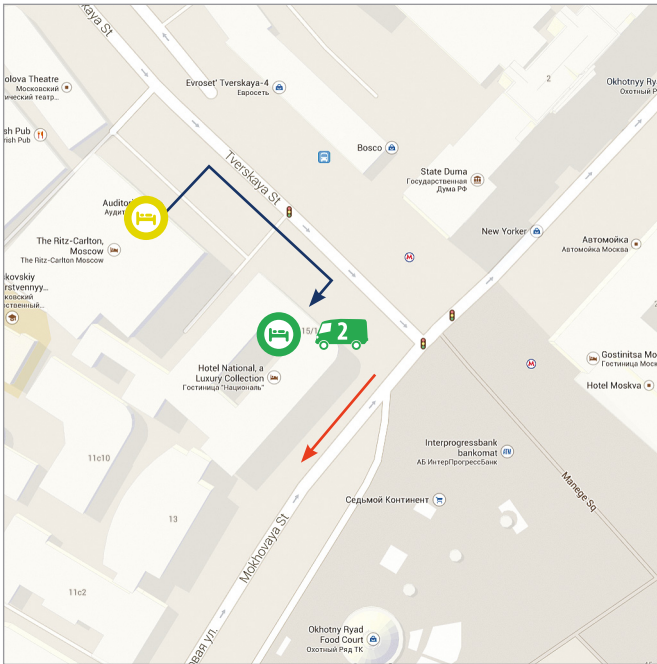

## Congress Shuttle Hub 2

**Hotel National**  
Mokhovaya Str. 15/1, bld.1

**Opening Ceremony – Sunday, June 15 (State Kremlin Palace)**  
The venue is within walking distance from hotels National and the Ritz-Carlton

\*Shuttle bus service from Crocus Expo IEC to Opening Ceremony: Available from 16:30 to 17:30 every 15 min (departure from the **Aquarium Hotel**)

**Russian Night – Tuesday, June 17 (Gorky Park-Muzeon)**

Shuttle bus service from HUB 2 to Russian Night:  
Available from 18:30 to 20:00 every 30 min

Shuttle bus service from Russian Night to HUB 2:  
Available from 20:00 to 23:00 every 30 min

\*Shuttle bus service from Crocus Expo IEC to Russian Night:  
Available from 17:30 to 18:00 (departure from the **Aquarium Hotel**)

-   HUB 2 (Hotel National)
-  The Ritz-Carlton Hotel
-  Direction to HUB 2
-  Direction to Opening Ceremony (walking distance)

HOTEL NATIONAL - CROCUS EXPO					
14.06.2014	15.06.2014	16.06.2014	17.06.2014	18.06.2014	19.06.2014
8:00	8:00	7:30	7:00	7:00	7:00
9:00	9:00	7:45	7:15	7:15	7:15
10:00	10:00	8:00	7:30	7:30	7:30
11:00	11:00	8:15	7:45	7:45	7:45
12:00	12:00	8:30	8:00	8:00	8:00
13:00	13:00	9:00	8:30	8:30	8:30
14:00	14:00	9:30	9:00	9:00	9:00
15:00	15:00	10:00	9:30	9:30	9:30
16:00	16:00	10:30	10:00	10:00	10:00
17:00		11:00	10:30	10:30	10:30
18:00		11:30	11:00	11:00	11:00
19:00		12:00	11:30	11:30	11:30
		12:30	12:00	12:00	12:00
		13:00	12:30	12:30	12:30
		13:30	13:00	13:00	13:00
		14:00	13:30	13:30	13:30
		14:30	14:00	14:00	14:00
		15:00	14:30	14:30	14:30
		15:30	15:00	15:00	15:00
		16:00	15:30	15:30	15:30
		16:30	16:00	16:00	16:00
			16:30	16:30	16:30