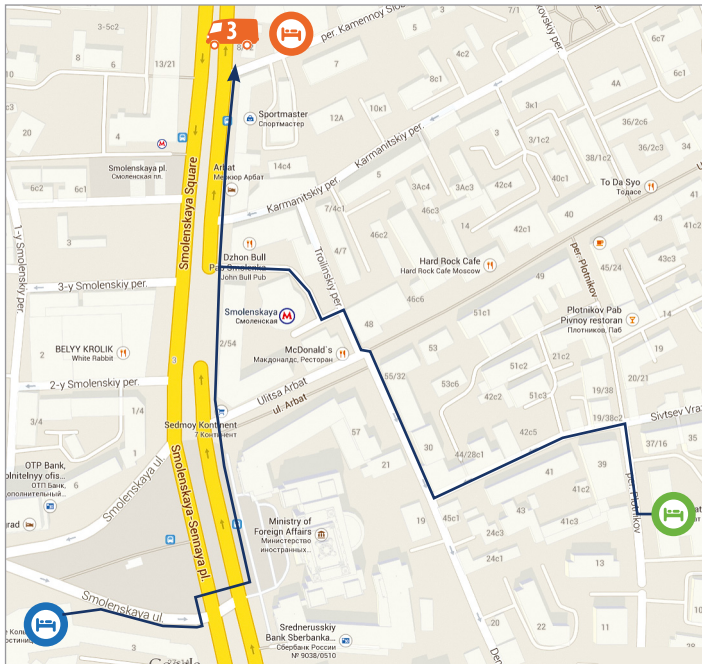

Congress Shuttle Hub 3

Lotte Hotel Moscow
Novinsky Blvd. 8 bld. 2

Opening Ceremony – Sunday, June 15 (State Kremlin Palace)

Shuttle bus service from HUB 3 to Opening Ceremony:
Available from 16:30 to 17:30 every 15 min

Shuttle bus service from Opening Ceremony to HUB 3:
Available from 20:30 to 22:00 every 15 min

*Shuttle bus service from Crocus Expo IEC to Opening Ceremony:
Available from 16:30 to 17:30 every 15 min
(departure from the **Aquarium Hotel**)

Russian Night – Tuesday, June 17 (Gorky Park-Muzeon)

Shuttle bus service from HUB 3 to Russian Night:
Available from 18:30 to 20:00 every 30 min

Shuttle bus service from Russian Night to HUB 3:
Available from 20:00 to 23:00 every 30 min

*Shuttle bus service from Crocus Expo IEC to Russian Night:
Available from 17:30 to 18:00
(departure from the **Aquarium Hotel**)

-   HUB 3 (Lotte Hotel)
-  Arbat Hotel
-  Golden Ring Hotel
-  Direction to HUB 3