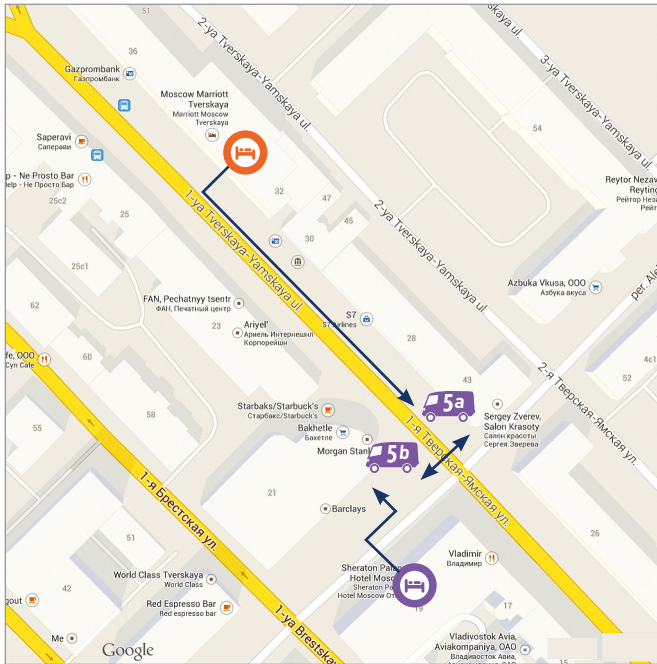

Congress Shuttle Hub 5

Sheraton Palace Hotel Moscow
1-ya Tverskaya-Yamskaya Street 19

Opening Ceremony – Sunday, June 15 (State Kremlin Palace)

Shuttle bus service from HUB 5 to Opening Ceremony:
Available from 16:30 to 17:30 every 15 min

Russian Night – Tuesday, June 17 (Gorky Park-Muzeon)

Shuttle bus service from HUB 5 to Russian Night:
Available from 18:30 to 20:00 every 30 min

Shuttle bus service from Russian Night to HUB 5:
Available from 20:00 to 23:00 every 30 min

*Shuttle bus service from Crocus Expo IEC to Russian Night:
Available from 17:30 to 18:00
(departure from the **Aquarium Hotel**)

   HUB 5 (Sheraton Palace Hotel: a. Load zone
b. Off load zone)

 Marriott Tverskaya Hotel

 Direction to HUB 5

SHERATON PALACE HOTEL - CROCUS EXPO					
14.06.2014	15.06.2014	16.06.2014	17.06.2014	18.06.2014	19.06.2014
8:00	8:00	7:30	7:00	7:00	7:00
9:00	9:00	7:45	7:15	7:15	7:15
10:00	10:00	8:00	7:30	7:30	7:30
11:00	11:00	8:15	7:45	7:45	7:45
12:00	12:00	8:30	8:00	8:00	8:00
13:00	13:00	9:00	8:30	8:30	8:30
14:00	14:00	9:30	9:00	9:00	9:00
15:00	15:00	10:00	9:30	9:30	9:30
16:00	16:00	10:30	10:00	10:00	10:00
17:00		11:00	10:30	10:30	10:30
18:00		11:30	11:00	11:00	11:00
19:00		12:00	11:30	11:30	11:30
		12:30	12:00	12:00	12:00
		13:00	12:30	12:30	12:30
		13:30	13:00	13:00	13:00
		14:00	13:30	13:30	13:30
		14:30	14:00	14:00	14:00
		15:00	14:30	14:30	14:30
		15:30	15:00	15:00	15:00
		16:00	15:30	15:30	15:30
		16:30	16:00	16:00	16:00
			16:30	16:30	16:30