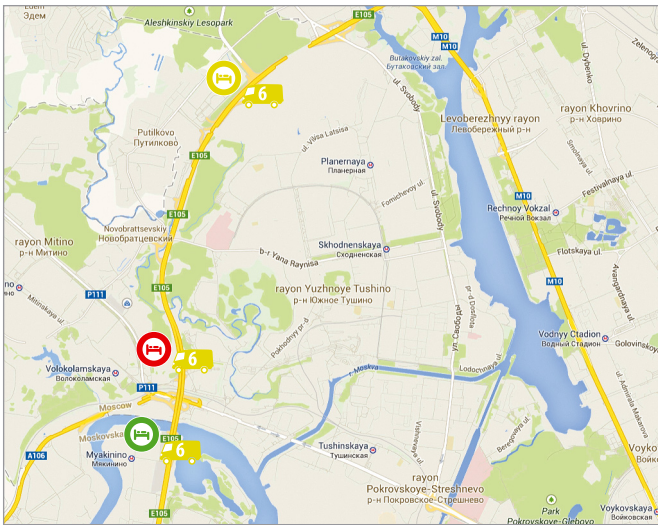

Congress Shuttle Hub 6

Alliance Greenwood Hotel
Moscow Ring 72 km, Business-park
"Greenwood", bld. 24

Mitino Hotel
18 Pyatnitskoye shosse

Aquarium Hotel/Crocus Expo IEC
Pav.3, block 2, International, Trading Center,
65-66 km of Moscow Ring Highway

Opening Ceremony – Sunday, June 15 (State Kremlin Palace)

Shuttle bus service from hotels Alliance Greenwood, Mitino & Aquarium to Opening Ceremony:

Available from 16:30 to 17:30 every 15 min from each hotel

Russian Night – Tuesday, June 17 (Gorky Park-Muzeon)

Shuttle bus service from hotels Alliance Greenwood & Mitino to Russian Night: Available from 18:30 to 20:00 every 30 min

Shuttle bus service from Russian Night to HUB 6 (**all hotels**): Available from 20:00 to 23:00 every 30 min