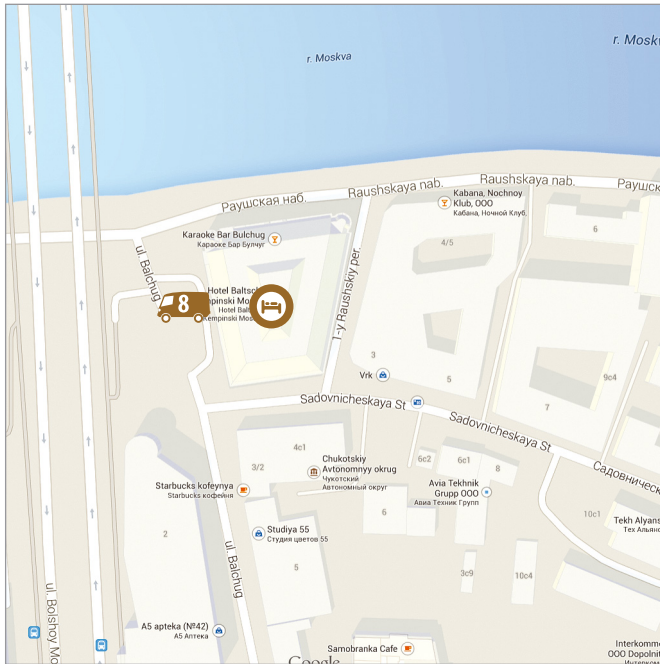

**Congress Shuttle Hub 8**  
**Baltschug Kempinski Moscow**  
 Balchug Str. 1

**Opening Ceremony – Sunday, June 15 (State Kremlin Palace)**  
 Shuttle bus service from HUB 8 to Opening Ceremony:  
 Available from 16:30 to 17:30 every 15 min

Shuttle bus service from Opening Ceremony to HUB 8:  
 Available from 20:30 to 22:00 every 15 min

\*Shuttle bus service from Crocus Expo IEC to Opening Ceremony: Available from 16:30 to 17:30 every 15 min (departure from the **Aquarium Hotel**)

**Russian Night – Tuesday, June 17 (Gorky Park-Muzeon)**  
 Shuttle bus service from HUB 8 to Russian Night:  
 Available from 18:30 to 20:00 every 30 min

Shuttle bus service from Russian Night to HUB 8:  
 Available from 20:00 to 23:00 every 30 min