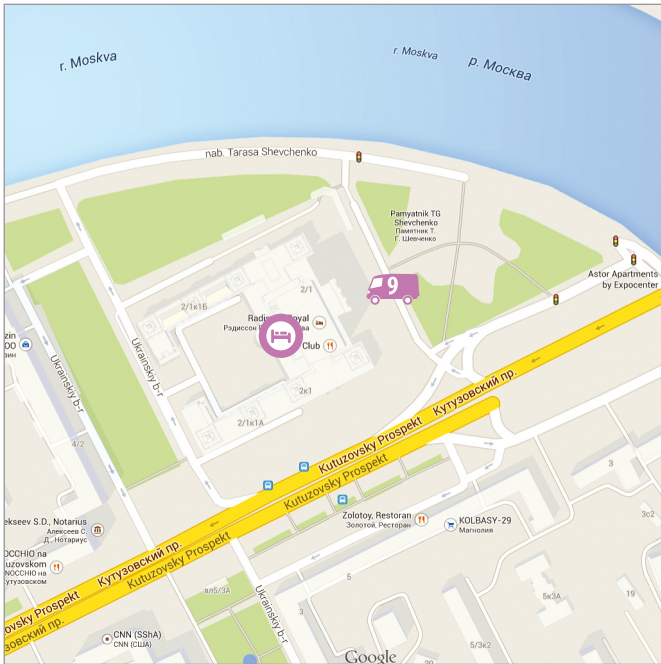

Congress Shuttle Hub 9

Radisson Royal Hotel Moscow
2/1 bld.1, Kutuzovskiy prospect

Opening Ceremony – Sunday, June 15 (State Kremlin Palace)

Shuttle bus service from HUB 9 to Opening Ceremony:
Available from 16:30 to 17:30 every 15 min

Russian Night – Tuesday, June 17 (Gorky Park-Muzeon)

Shuttle bus service from HUB 9 to Russian Night:
Available from 18:30 to 20:00 every 30 min

Shuttle bus service from Russian Night to HUB 9:
Available from 20:00 to 23:00 every 30 min